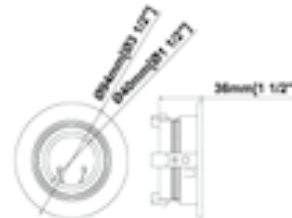

R3-488DG-MW
3" ROUND DOUBLE GIMBAL TRIM
RECESSED TRIM

Project		
Customer		Date
Address		

Features

Body

Painted finishes are powder coated for abrasion resistance. Frosted glass included. Steel metal clips secure to housing. Can be used in low or line voltage applications. Pivots 360° and adjusts 35° from vertical position

Location

Suitable for dry locations

Approved Bulb

Trim accommodates one MR-16 or GU-10 based bulb. See Housing for maximum wattage according to selection.

SPECIFICATION

Application	Recessed Trim
Approved Location	Dry
Finish	Matte White
Bulb	MR-16 or GU-10
Warranty	3 years

The Beach Lighting 3" round recessed trim is suitable for most indoor locations.

Dimensions

D: 3 1/2"
H: 1 1/2"

Due to our continued efforts to improve our products, products specifications are subject to change without notice.