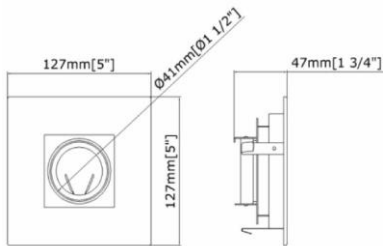

R4-589

4" SQUARE ADJUSTABLE ALZAK TRIM

Project

Location

PRODUCT DESCRIPTION

4" Square adjustable alzak trim

To be used in low and line voltage applications.

Trim will adjust 35 degrees from vertical position.

DIAMETER: 4 3/4"

FINISHES: Matte White (MW), Brushed Nickel (BN),

Matte White Marine Grade (MW-MG)

Beach Lighting trims are certified to be used only with Beach Lighting housings.

Any Beach Lighting trim used with a different manufacturer's housing will void our certification and our warranty.