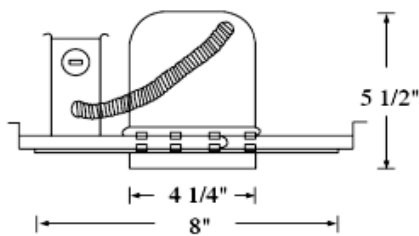

SPECIFICATIONS

HOUSING: Low 4" profile for shallow ceilings. Pre-wired .037" steel housing adjusts up to 1 3/4" ceiling thickness. Trim is secured with torsion wing springs/standard coil springs. Designed to be installed in existing sheet rock ceilings via ceiling cut out. Non IC rated housing must be kept 3" from insulation.

AIR FLOW RESTRICTION: Airtight models are designed to restrict air flow from room into plenums in compliance to the WSEC-Washington State Energy Code (less than 2.0 CFM-Cubic Feet per Minutes)

MOUNTING: Supplied with (2) 24" adjustable bar hangers . Bar hangers equipped with (nail-less installation) 3/4" serrated barbed studs for secure mounting in wood joists.

JUNCTION BOX: Pre-wired, galvanized steel J-box with (4) knock-outs. Strain clamps and ground wire. Equipped with safety standard thermal protector rated for 90°C

LABELS: ETL/CETL listed (ETL listed number: 4005878) ETL listed for through-branch wiring (4) No. 12 AWG 90°C and damp locations.