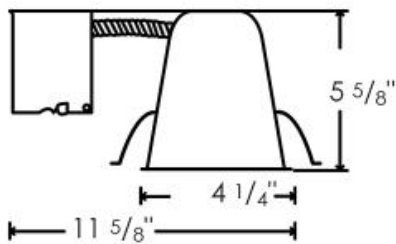

COMPATIBLE TRIMS

Model	Description	Finish
R4-408	4" ROUND SHOWER TRIM W/ SEMI FROSTED GLASS	matte white
R4-409	4" ROUND SHOWER TRIM W/ FROSTED GLASS	matte white,chrome, brushed nickel
R4-410	4" ROUND SHOWER TRIM WITH DROP GLASS	chrome, brushed nickel
R4-420	4" ROUND TRIM W/ 35° ADJUSTABLE SPOT	brushed nickel
R4-421	4" ROUND ALZAK TRIM W/ 35° ALZAK	matte white, matte white w/ clear, brushed nickel w/ black, brushed nickel w/ clear
R4-488	4" ROUND TRIM W/ 35° ADJUSTABLE SPOT	matte white, brushed nickel, bronze
R4-493	4" ROUND BAFFLE TRIM W/ 35° BAFFLE	matte white, brushed nickel w/ black, chrome w/ black, bronze
R4-508	4" SQUARE SHOWER TRIM W/ CLEAR GLASS	matte white, brushed nickel
R4-520	4" SQUARE TRIM W/ ADJUSTABLE PINHOLE	matte white, matte white w/ black
R4-555	4" SQUARE APERTURE W/ SQUARE TRIM	matte white, matte white w/ black, brushed nickel
R4-559	4" SQUARE SHOWER TRIM W/ FROSTED GLASS	matte white, brushed nickel
R4-587	4" SQUARE REGRESSED TRIM W/ REFLECTOR	matte white
R4-588	4" SQUARE TRIM W/ 35° ADJUSTABLE SPOT	matte white, brushed nickel
R4-589	4" SQUARE TRIM W/ ALZAK	matte white, brushed nickel
R4-590	4" SQUARE BAFFLE TRIM	matte white, brushed nickel
R4-593	4" SQUARE TRIM W/ 35° BAFFLE	matte white
R4-DR88	4" DIECAST ROUND TRIM W/ 35° ADJUSTABLE SPOT	matte white
R4-DS88	4" DIECAST SQUARE TRIM W/ 35° ADJUSTABLE SPOT	matte white, brushed nickel
R4-DS90	4" DIECAST SQUARE TRIM W/ 35° BAFFLE	matte white, brushed nickel