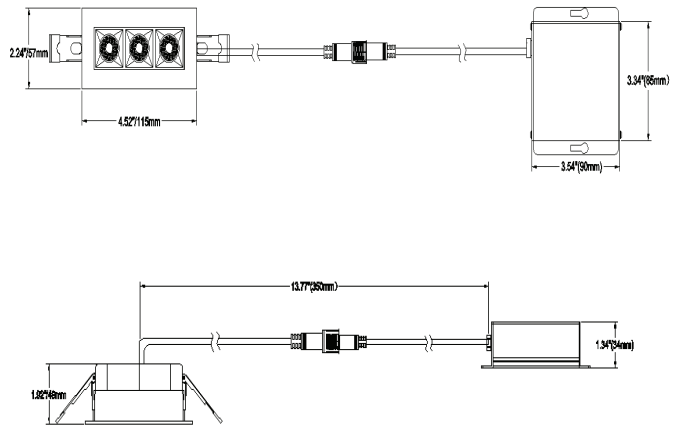

### LED Specifications

This general application light fixture features a 9 watt LED light source that maintains uniform intensity producing up to 720 lumens; with a typical CRI of 90 and a L70/ 50,000 hour life span. Available in 3000 Kelvin. Dimmable with Triac/ELV dimmers. Equipped with a 38° optic.

### Description

The Beach Lighting mini spot is suitable for most indoor locations.

## Photometry LIGHT DISTRIBUTION CURVE

### Dimensions

H: 1.92"  
L: 4.52"  
W: 2.24"

Due to our continued efforts to improve our products, products specifications are subject to change without notice.