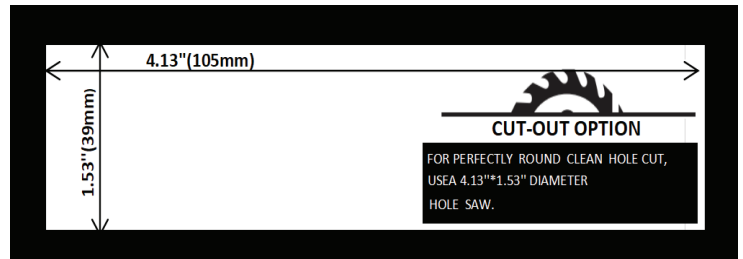

NR3L-9W-3D90-GMW

3 LIGHT MINI SPOT RECESSED LIGHT

RECESSED

Project		
Customer		Date
Address		

Features

Body

Diecast aluminum finish provides an enclosure for the LED micro. Equipped with a high end LED linear light. Downlight feature allows for illumination for your specific lighting needs.

Location

Suitable for damp locations

LED Specifications

This general application light fixture features a 9 watt LED light source that maintains uniform intensity producing up to 720 lumens; with a typical CRI of 90 and a L70/ 50,000 hour life span. Available in 3000 Kelvin. Dimmable with Triac/ELV dimmers. Equipped with a 38° optic.

SPECIFICATION	
Application	Recessed Light
Approved Location	Damp
Finish	Matte White with Gunmetal
Bulb	Integrated
Warranty	3 years

Description

The Beach Lighting mini spot is suitable for most indoor locations.

Photometry LIGHT DISTRIBUTION CURVE

Dimensions

H: 1.92"
L: 4.52"
W: 2.24"

Due to our continued efforts to improve our products, products specifications are subject to change without notice.