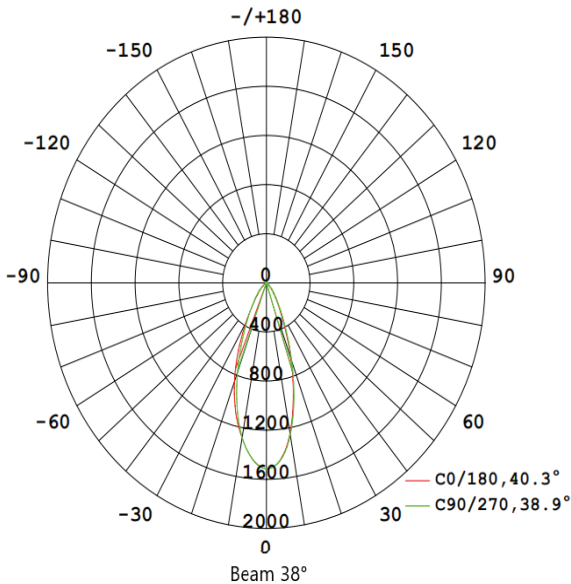

### LED Specifications

This general application light fixture features a 9 watt LED light source that maintains uniform intensity producing up to 720 lumens; with a typical CRI of 90 and a L70/ 50,000 hour life span. Available in 3000 Kelvin. Dimmable with Triac/ELV dimmers. Equipped with a 38° optic.

## Photometry LIGHT DISTRIBUTION CURVE

### Dimensions

H: 1.92"  
L: 4.52"  
W: 2.24"

Due to our continued efforts to improve our products, products specifications are subject to change without notice.