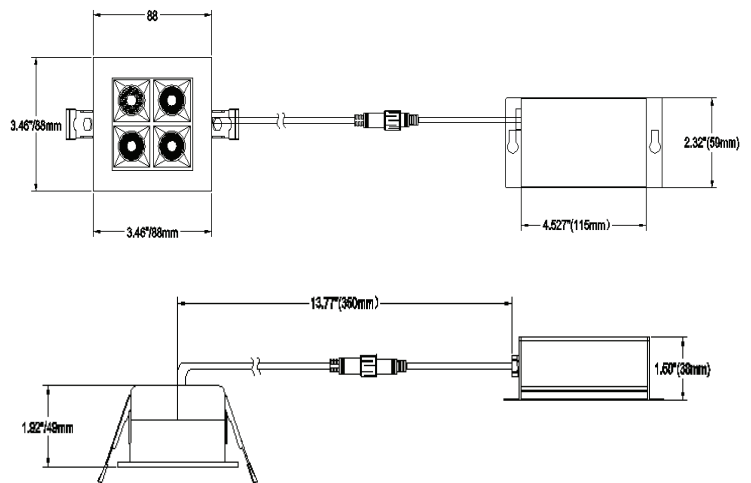

NR4SL-12W-3D90-38-GMB

4 LIGHT MINI SPOT RECESSED LIGHT

RECESSED

Project		
Customer		Date
Address		

Features

Body

Diecast aluminum finish provides an enclosure for the LED micro. Equipped with a high end LED linear light. Downlight feature allows for illumination for your specific lighting needs.

Location

Suitable for damp locations

LED Specifications

This general application light fixture features a 12 watt LED light source that maintains uniform intensity producing up to 970 lumens; with a typical CRI of 90 and a L70/ 50,000 hour life span. Available in 3000 Kelvin. Dimmable with Triac/ELV dimmers. Equipped with a 38° optic.

Dimensions

Photometry LIGHT DISTRIBUTION CURVE

H: 1.92"
L: 3.46"
W: 3.46"

Due to our continued efforts to improve our products, products specifications are subject to change without notice.