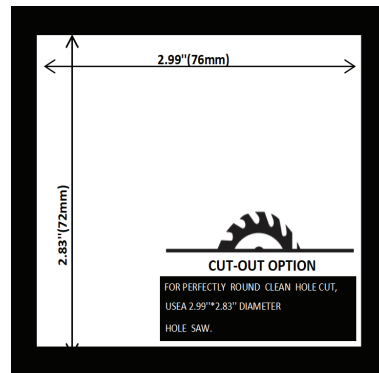

NR4SL-12W-3D90-38-GMB

4 LIGHT MINI SPOT RECESSED LIGHT

RECESSED

Project		
Customer		Date
Address		

Features

Body

Diecast aluminum finish provides an enclosure for the LED micro. Equipped with a high end LED linear light. Downlight feature allows for illumination for your specific lighting needs.

Location

Suitable for damp locations

LED Specifications

This general application light fixture features a 12 watt LED light source that maintains uniform intensity producing up to 970 lumens; with a typical CRI of 90 and a L70/ 50,000 hour life span. Available in 3000 Kelvin. Dimmable with Triac/ELV dimmers. Equipped with a 38° optic.

SPECIFICATION	
Application	Recessed Light
Approved Location	Damp
Finish	Black with Gunmetal
Bulb	Integrated
Warranty	3 years

Description

The Beach Lighting mini spot is suitable for most indoor locations.

Dimensions

Photometry LIGHT DISTRIBUTION CURVE

H: 1.92"
L: 3.46"
W: 3.46"

Due to our continued efforts to improve our products, products specifications are subject to change without notice.