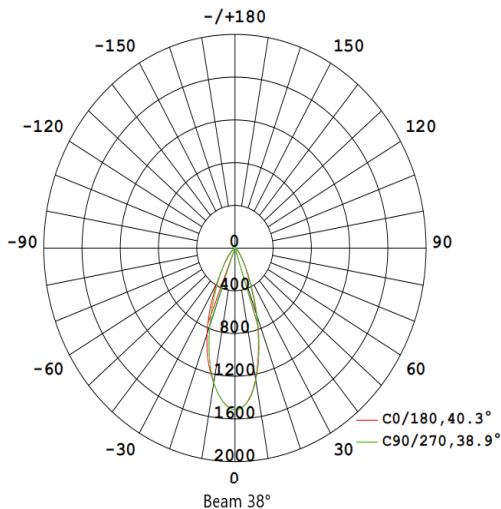

Location

Suitable for damp locations

LED Specifications

This general application light fixture features a 12 watt LED light source that maintains uniform intensity producing up to 970 lumens; with a typical CRI of 90 and a L70/ 50,000 hour life span. Available in 3000 Kelvin. Dimmable with Triac/ELV dimmers. Equipped with a 38° optic.

Dimensions

Photometry LIGHT DISTRIBUTION CURVE

H: 1.92"
L: 3.46"
W: 3.46"

Due to our continued efforts to improve our products, products specifications are subject to change without notice.