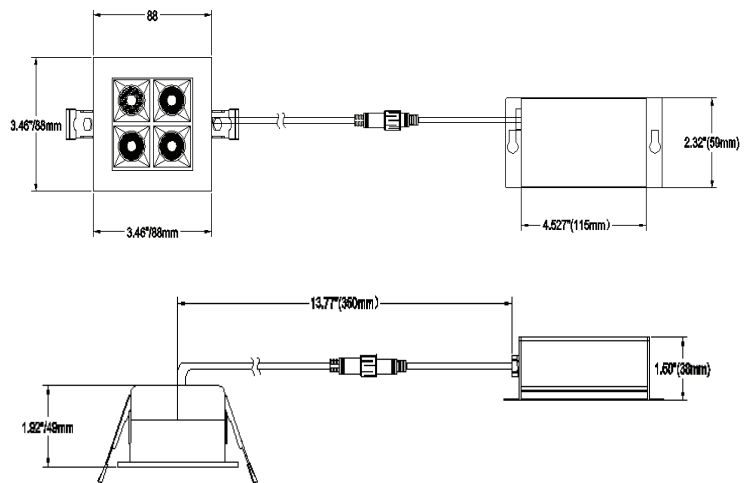

### LED Specifications

This general application light fixture features a 12 watt LED light source that maintains uniform intensity producing up to 970 lumens; with a typical CRI of 90 and a L70/ 50,000 hour life span. Available in 3000 Kelvin. Dimmable with Triac/ELV dimmers. Equipped with a 38° optic.

### Dimensions

### Photometry LIGHT DISTRIBUTION CURVE

H: 1.92"  
L: 3.46"  
W: 3.46"

Due to our continued efforts to improve our products, products specifications are subject to change without notice.