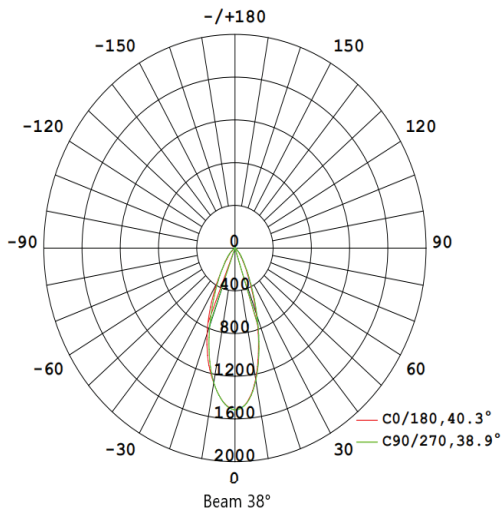

### LED Specifications

This general application light fixture features a 12 watt LED light source that maintains uniform intensity producing up to 970 lumens; with a typical CRI of 90 and a L70/ 50,000 hour life span. Available in 3000 Kelvin. Dimmable with Triac/ELV dimmers. Equipped with a 38° optic.

### Dimensions

### Photometry LIGHT DISTRIBUTION CURVE

H: 1.92"  
L: 3.46"  
W: 3.46"

Due to our continued efforts to improve our products, products specifications are subject to change without notice.