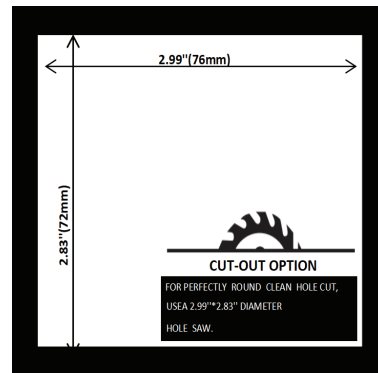

### LED Specifications

This general application light fixture features a 12 watt LED light source that maintains uniform intensity producing up to 970 lumens; with a typical CRI of 90 and a L70/ 50,000 hour life span. Available in 3000 Kelvin. Dimmable with Triac/ELV dimmers. Equipped with a 38° optic.

### Dimensions

### Photometry LIGHT DISTRIBUTION CURVE

H: 1.92"  
L: 3.46"  
W: 3.46"

Due to our continued efforts to improve our products, products specifications are subject to change without notice.