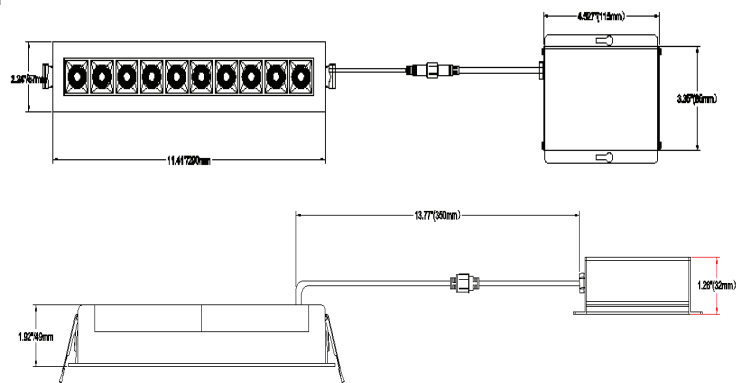

NR10L-30W-3D90-38-GMW

10 LIGHT MINI SPOT RECESSED LIGHT

RECESSED

Project		
Customer		Date
Address		

Features

Body

Diecast aluminum finish provides an enclosure for the LED micro. Equipped with a high end LED linear light. Downlight feature allows for illumination for your specific lighting needs.

Location

Suitable for damp locations

LED Specifications

This general application light fixture features a 30 watt LED light source that maintains uniform intensity producing up to 2400 lumens; with a typical CRI of 90 and a L70/ 50,000 hour life span. Available in 3000 Kelvin. Dimmable with Triac/ELV dimmers. Equipped with a 38° optic.

SPECIFICATION	
Application	Recessed Light
Approved Location	Damp
Finish	Matte White with Gunmetal
Bulb	Integrated
Warranty	3 years

Description

The Beach Lighting mini spot is suitable for most indoor locations.

Photometry LIGHT DISTRIBUTION CURVE

Dimensions

H: 2.24"
L: 11.4"
W: 1.92"

Due to our continued efforts to improve our products, products specifications are subject to change without notice.