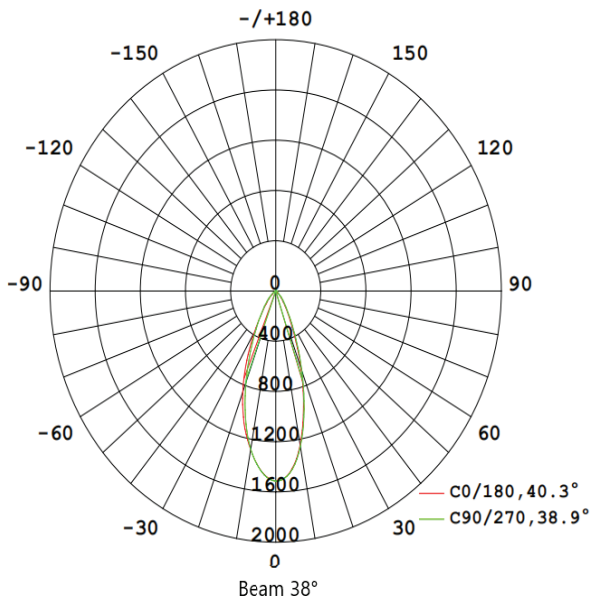

Location

Suitable for damp locations

LED Specifications

This general application light fixture features a 30 watt LED light source that maintains uniform intensity producing up to 2400 lumens; with a typical CRI of 90 and a L70/ 50,000 hour life span. Available in 3000 Kelvin. Dimmable with Triac/ELV dimmers. Equipped with a 38° optic.

Photometry LIGHT DISTRIBUTION CURVE

Dimensions

H: 2.24"
L: 11.4"
W: 1.92"

Due to our continued efforts to improve our products, products specifications are subject to change without notice.