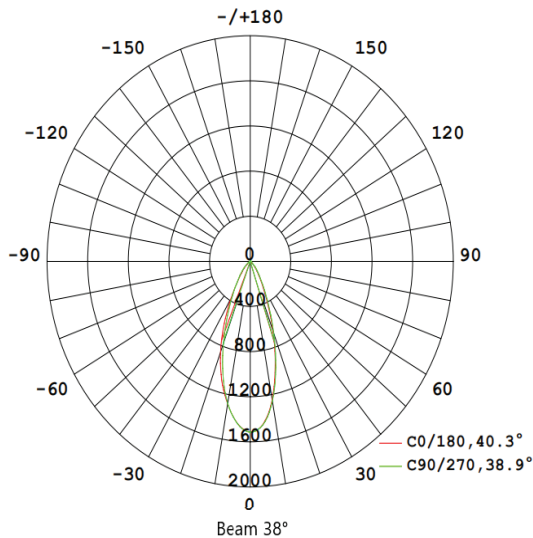

NR5L-15W-3D90-38-GMB

5 LIGHT MINI SPOT RECESSED LIGHT

RECESSED

Features

Body

Diecast aluminum finish provides an enclosure for the LED micro. Equipped with a high end LED linear light. Downlight feature allows for illumination for your specific lighting needs.

Location

Suitable for damp locations

LED Specifications

This general application light fixture features a 15 watt LED light source that maintains uniform intensity producing up to 1200 lumens; with a typical CRI of 90 and a L70/ 50,000 hour life span. Available in 3000 Kelvin. Dimmable with Triac/ELV dimmers. Equipped with a 38° optic.

SPECIFICATION

Application	Recessed Light
Approved Location	Damp
Finish	Black with Gunmetal
Bulb	Integrated
Warranty	3 years

Photometry LIGHT DISTRIBUTION CURVE