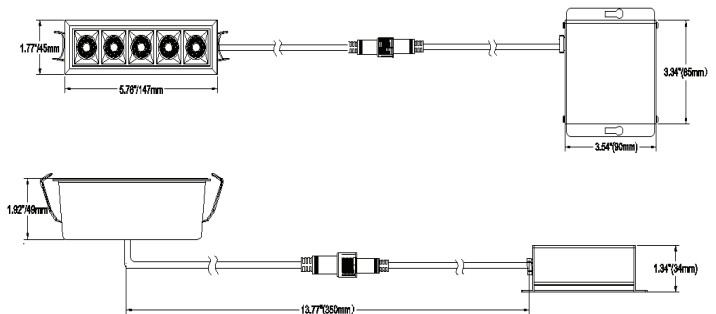

NR5L-15W-3D90-38-GMB

5 LIGHT MINI SPOT RECESSED LIGHT

RECESSED

Features

Body

Diecast aluminum finish provides an enclosure for the LED micro. Equipped with a high end LED linear light. Downlight feature allows for illumination for your specific lighting needs.

Location

Suitable for damp locations

LED Specifications

This general application light fixture features a 15 watt LED light source that maintains uniform intensity producing up to 1200 lumens; with a typical CRI of 90 and a L70/ 50,000 hour life span. Available in 3000 Kelvin. Dimmable with Triac/ELV dimmers. Equipped with a 38° optic.

SPECIFICATION

Application	Recessed Light
Approved Location	Damp
Finish	Black with Gunmetal
Bulb	Integrated
Warranty	3 years

Photometry LIGHT DISTRIBUTION CURVE

Project		
Customer		Date
Address		

Description

The Beach Lighting mini spot is suitable for most indoor locations.

Dimensions

H: 1.73"
L: 5.8"
W: 1.92"

Due to our continued efforts to improve our products, products specifications are subject to change without notice.