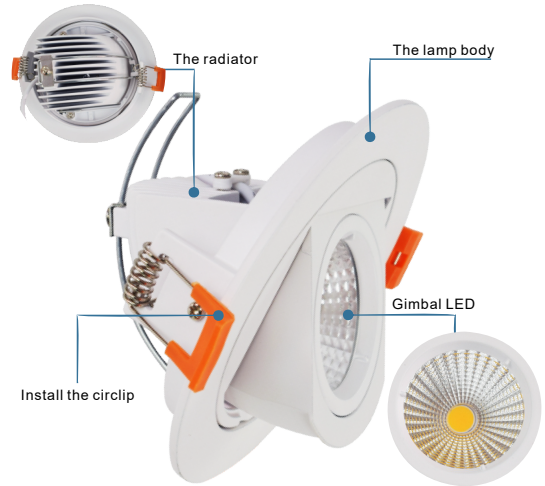

R4-497IC-10W-3D-MW

4" ROUND LED RECESSED GIMBAL DOWNLIGHT

GIMBAL DOWN LIGHT

Project		
Customer		Date
Address		

Features

Body

Durable, Airtight, Aluminum body with etched white polycarbonate diffuser lens for low glare. Includes two spring loaded clips to attach to any ceiling material. The slim profile allows mounting under joists or duct work.

Beam Spread

The fixture provides a 180° rotation with a 45° beam spread.

Location

Suitable for damp locations.

LED Specifications

This light fixture is equipped with a 10 watt LED module that sustains constant efficiency by generating up to 750 lumens; with a typical CRI greater than 80 and a 50,000 hour life span. Available in 3000K. IC Rated: Can have direct contact with insulation.

LED Driver

Extruded aluminum hardware box with 210mA dimmable class II electronic LED driver with 100-135V AC input. Includes 18" cable from driver to fixture.

SPECIFICATION	
Application	Ceiling Surface Mount
Approved Location	Damp
Beam Angle	45°
CCT	3000K
Certification	Cetlus
Class II	Class II
Colour	Matte White
CRI	>80
Dimming	10%-100% (120V only)
Input	AC120V 50/60HZ
LM79	Yes
LM80	Yes
Lumens	750
Lumens per Watt	75
Power Factor	>0.98
Projected Life	70% @ 50,000 hrs
Warranty	3 years
Wattage	10W

Description

The Beach Lighting 4" 10W Gimbal LED Panel Light is suitable for most indoor locations

Accessories

Extension Cables that connect fixture to driver:

BL-FLEX6 6 ft extension cable

BL-FLEX10 10 ft extension cable