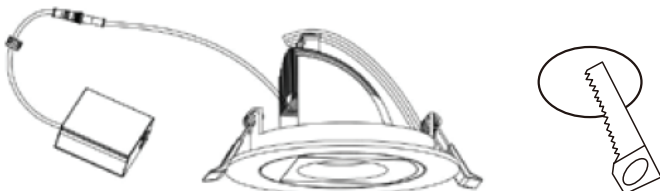

Dimensions

5 1/4" W x 3 1/4"H

Cut Out: 4 1/4"

Due to our continued efforts to improve our products, product specifications are subject to change without notice.